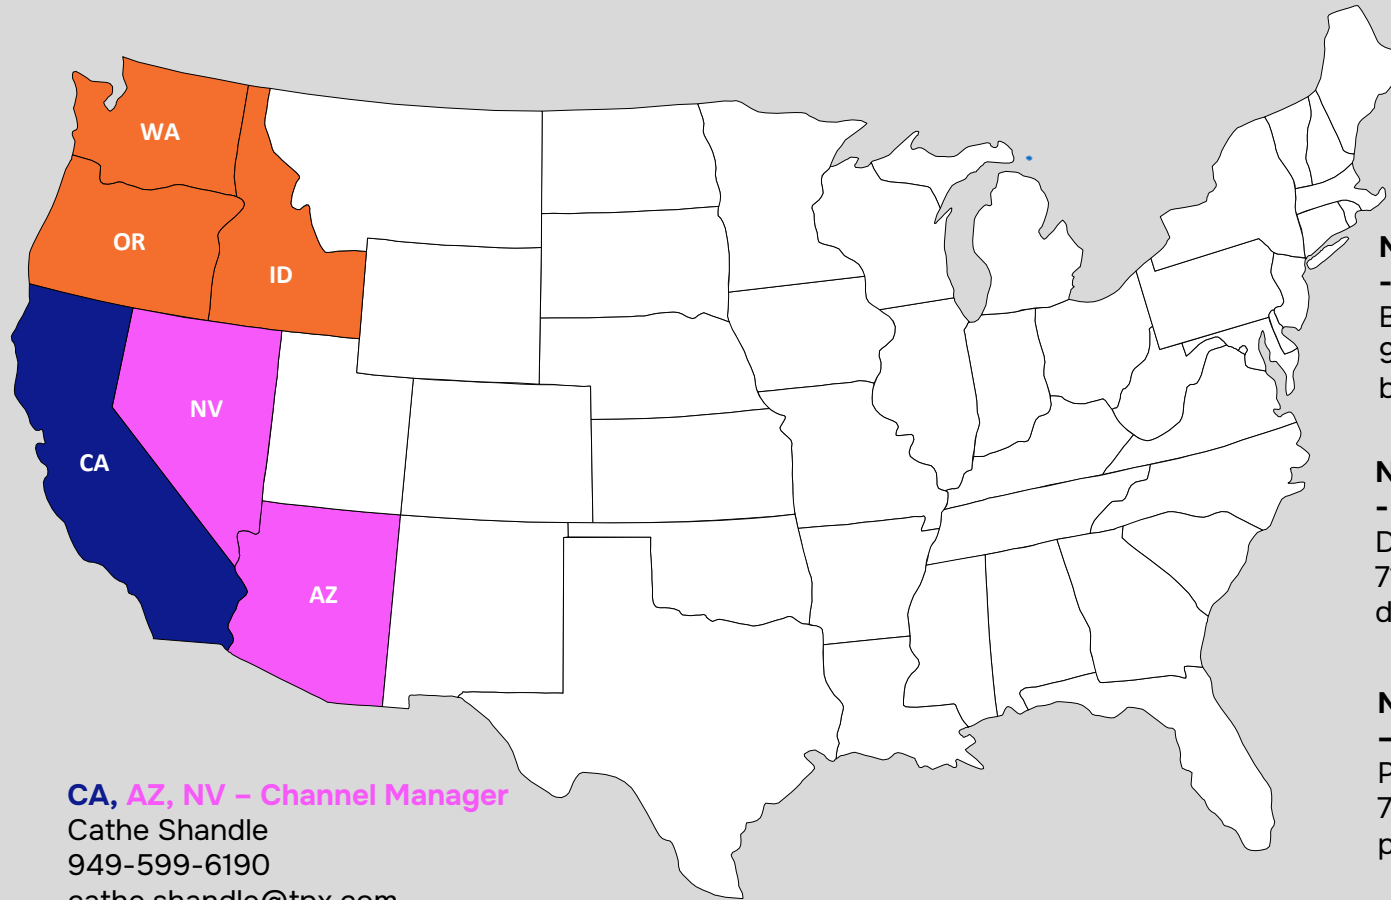

West Region

Channel Director, West
Will Amen
925-393-3020
william.amen@tpx.com

Director, Solutions Architects
John Lotze
786-255-3616
john.lotze@tpx.com

WA, OR, ID, Northern CA – Channel Manager

Craig Marshall
916-416-3699
cmarshall@tpx.com