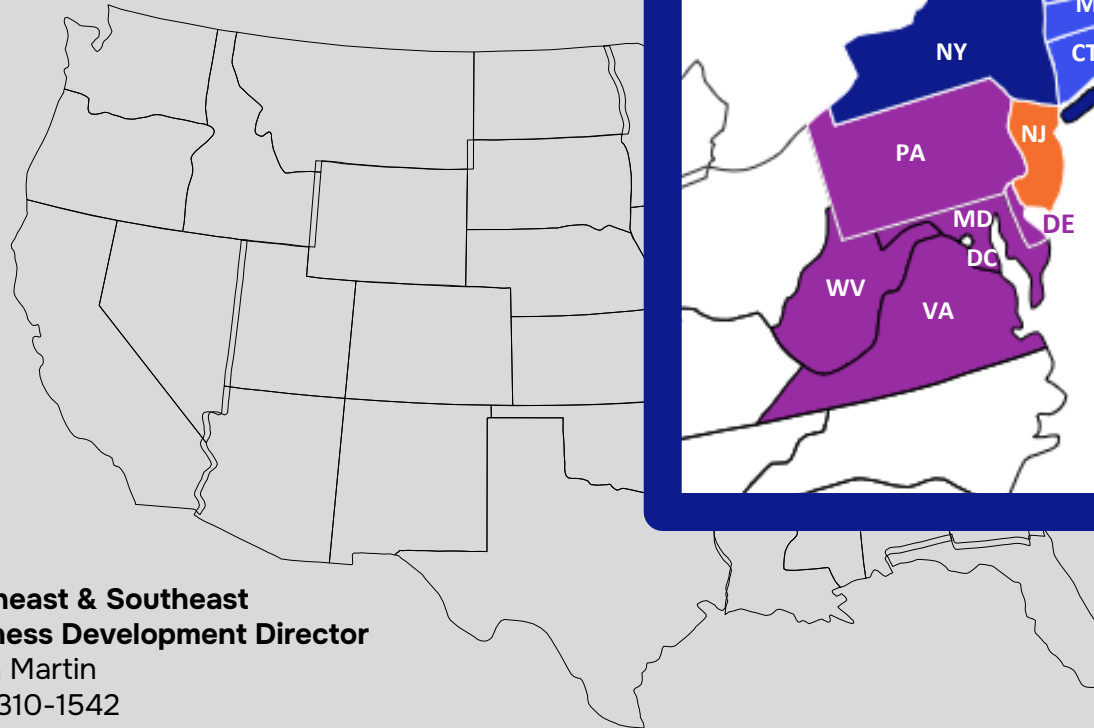

Northeast Region

Channel Director, Northeast
Dave Feliu
631-432-6962
david.feliu@tpx.com

Director, Solutions Architects
John Lotze
786-255-3616
john.lotze@tpx.com

National
- **Collaboration Overlay**
Brian Andrews
980-284-8035
brian.andrews@tpx.com

National
- **Security Overlay**
Dave Hagen
713-628-3709
david.hagen@tpx.com

National
- **Cloud & Data Center Overlay**
Phillip VerBerkmoes
781-822-4087
phillip.verberkmoes@tpx.com

Northeast Region
- **Solutions Architect**
Edward Rodriguez
678-221-8502
edward.rodriguez@tpx.com

New England - Director

Dave Feliu
631-432-6962
David.feliu@tpx.com

NY
- **Channel Manager**
Anthony Romano
646-847-7429
aromano@tpx.com

NJ
- **Channel Manager**
Melissa Girard
917-715-2459
melissa.girard@tpx.com

PA, VA, WV, MD, DE, DC
- **Channel Manager**
Scott Davidson
757-675-9618
scott.davidson@tpx.com

**Northeast & Southeast
Business Development Director**
Tricia Martin
407-310-1542
tricia.martin@tpx.com