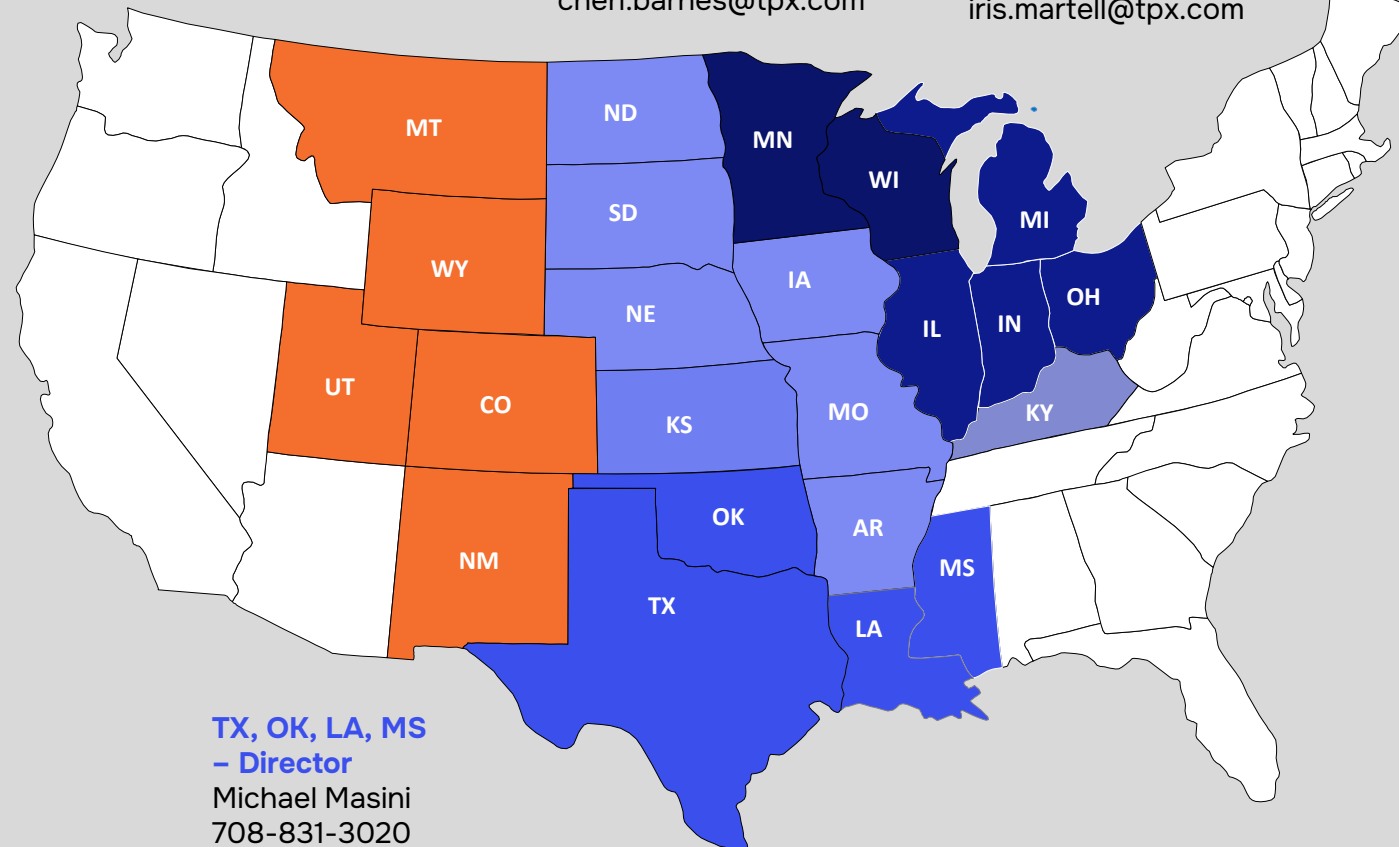

Central Region

Channel Director, Central
Michael Masini
708-831-3020
michael.masini@tpx.com

Director, Solutions Architects
John Lotze
786-255-3616
john.lotze@tpx.com

MT, WY, UT, CO, NM
– Channel Manager

Bryanna Daniels
720-251-5256
bryanna.daniels@tpx.com

ND, SD, NE, KS, IA,
MO, AR, KY
– Channel Manager

Cheri Barnes
314-707-3517
cheri.barnes@tpx.com

MN, WI, MI, IL, IN, OH
– Channel Manager

Iris Martell
630-251-2296
iris.martell@tpx.com

National
– Collaboration Overlay
Brian Andrews
980-284-8035
brian.andrews@tpx.com

National
– Security Overlay
Dave Hagen
713-628-3709
david.hagen@tpx.com

National
– Cloud & Data Center Overlay
Phillip VerBerkmoes
781-822-4087
phillip.verberkmoes@tpx.com

TX, OK, LA, MS
– Director
Michael Masini
708-831-3020
michael.masini@tpx.com

Central Region
– Solutions Architect
Steve Guastella
512-784-3240
steve.guastella@tpx.com

Central Region
– Solutions Architect
Frank Vassalli
213-213-8726
frank.vassalli@tpx.com